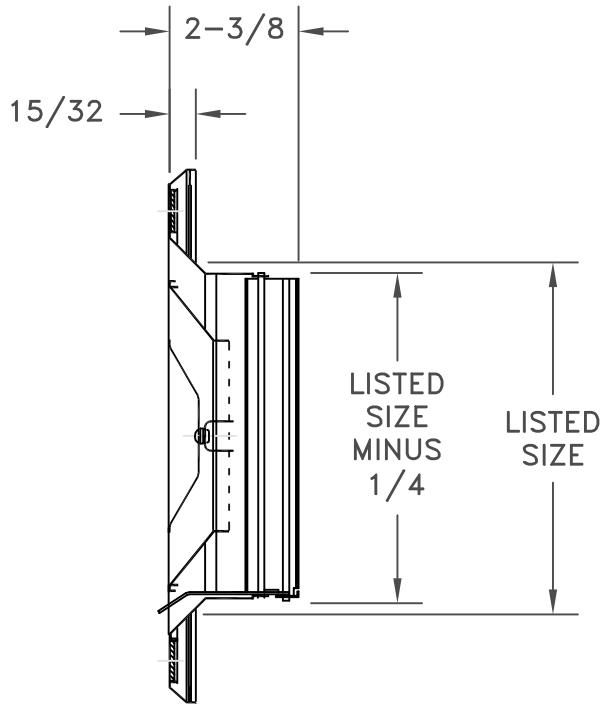

- INTEGRAL MULTI-SHUTTER DAMPER
- AVAILABLE IN SIZES 6 X 6 THROUGH 14 X 14 IN 2 INCH INCREMENTS
- FINISH: WHITE (W) ENAMEL

4 WAY CORE SHOWN

LISTED SIZE PLUS 3 SQUARE

AIR VOLUME CONTROL LEVER

FLOW PATTERNS

1 WAY
RA2601

2 WAY
RA2602

3 WAY
RA2603

4 WAY
RA2604

2 WAY
CORNER
RA2605

JOB NAME: _____
 LOCATION: _____
 ARCHITECT: _____
 ENGINEER: _____
 CONTRACTOR: _____

SUBMITTED BY: _____

DATE: 04/17/2013 | AMF-34